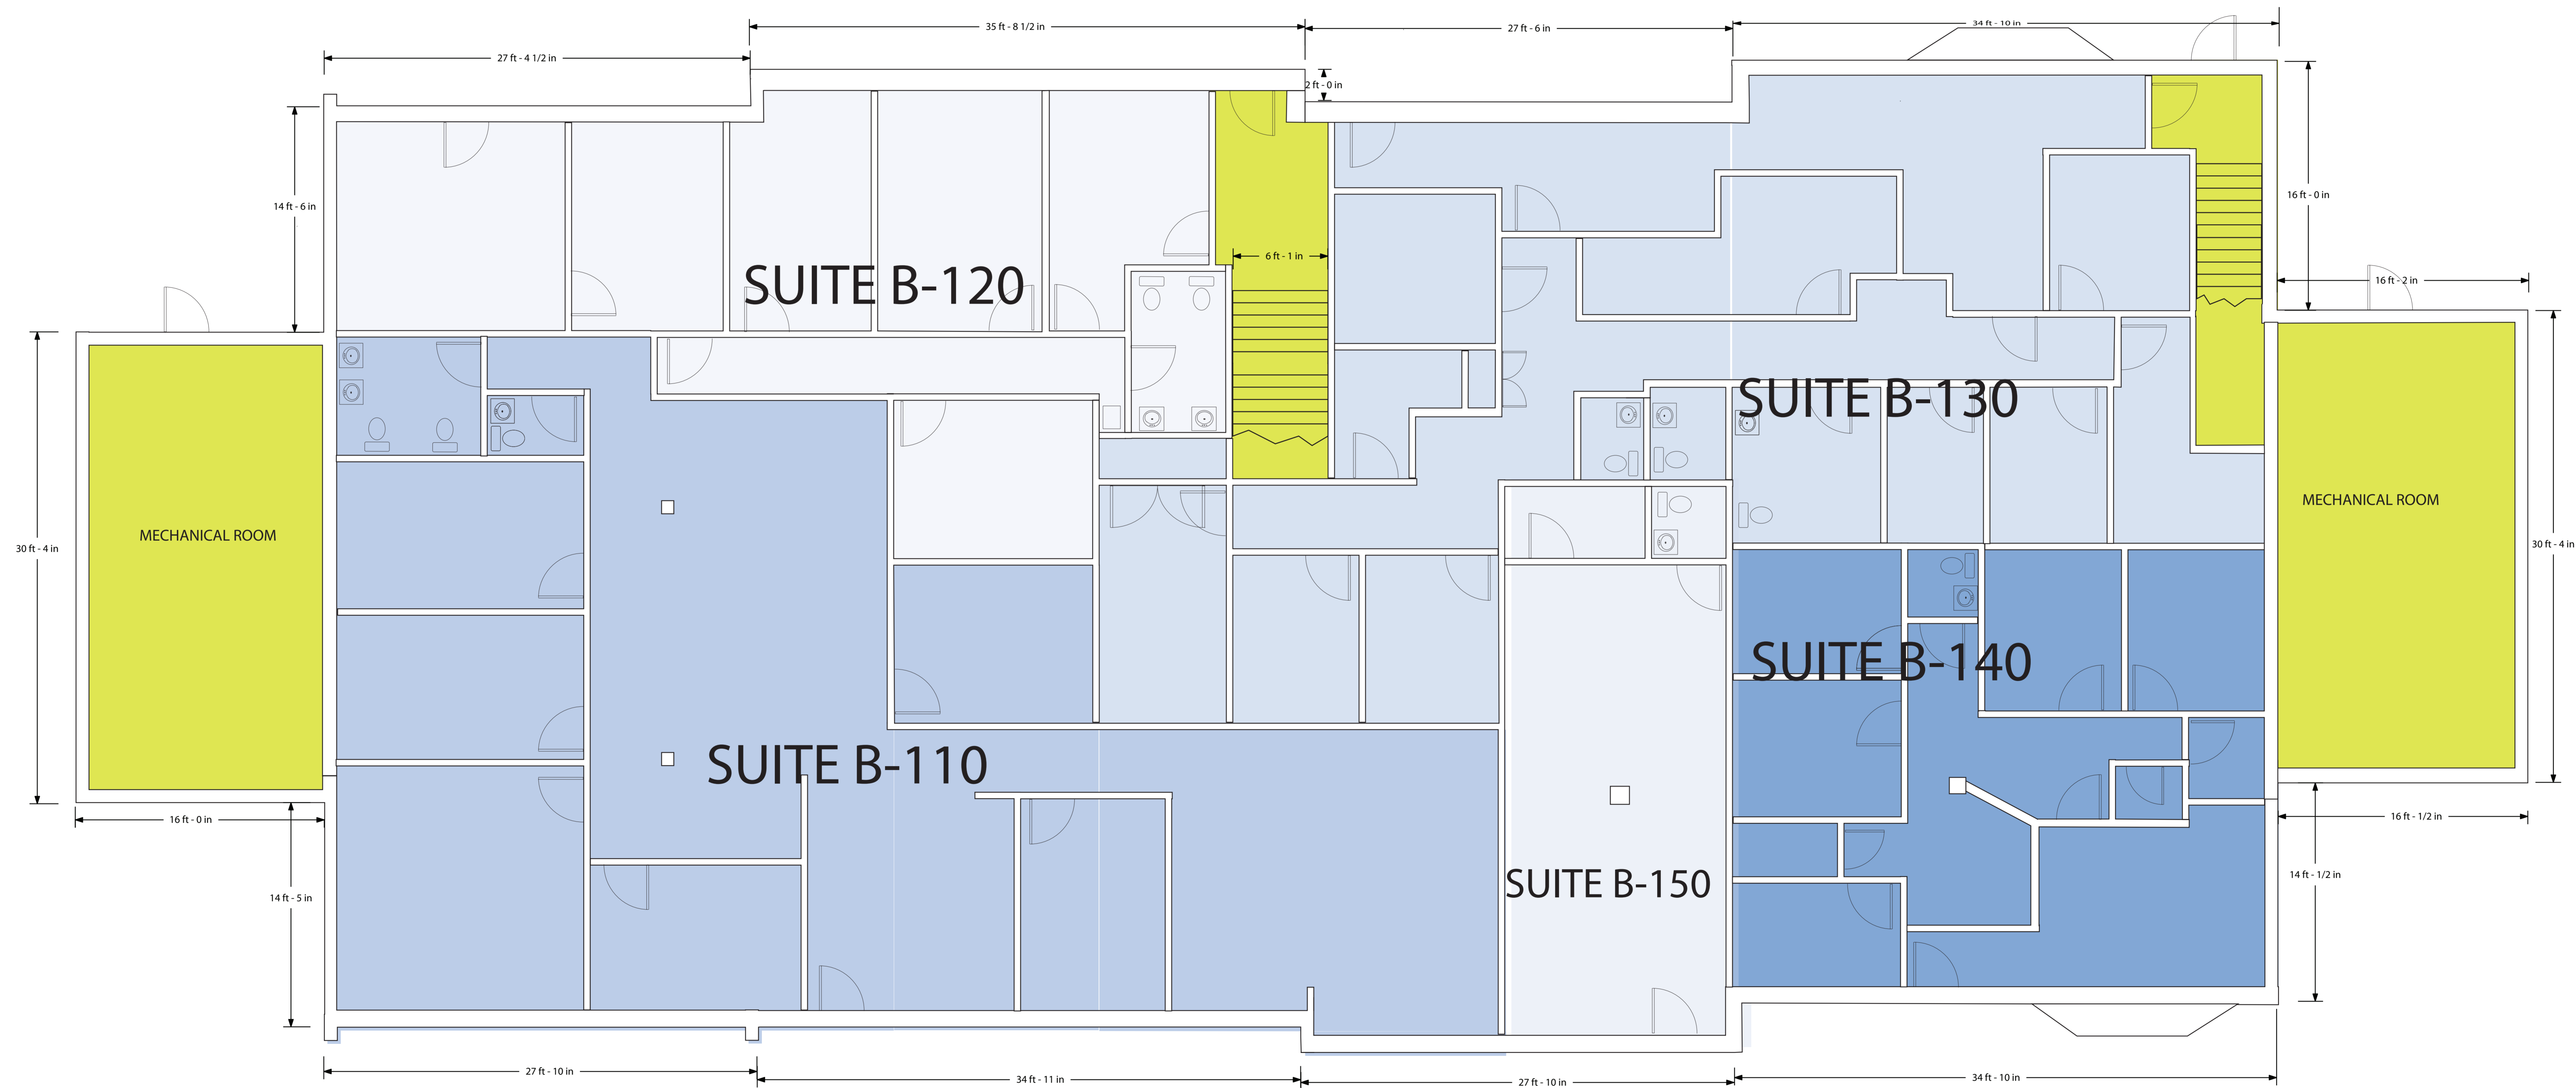

BUILDING 2 FIRST FLOOR

Information regarding this property has been compiled from sources deemed to be reliable, but no warranty or representation is made as to the accuracy thereof and it is submitted subject to errors, omissions, withdrawal from the market, change of price of prior sale without notice. This schematic is for marketing purposes only and is not to scale.

SQUARE FOOTAGE FIRST FLOOR=8663
SQ FT= 17,326 SECOND FLOOR=8663

Lawrence Office Park
 168 Franklin Cr. Rd.
 Lawrenceville, NJ 08648

Land and Property Management
 195 Nassau Street
 Princeton
 New Jersey 08542
 Tel: 609-921-7655
 Fax: 609-921-9463