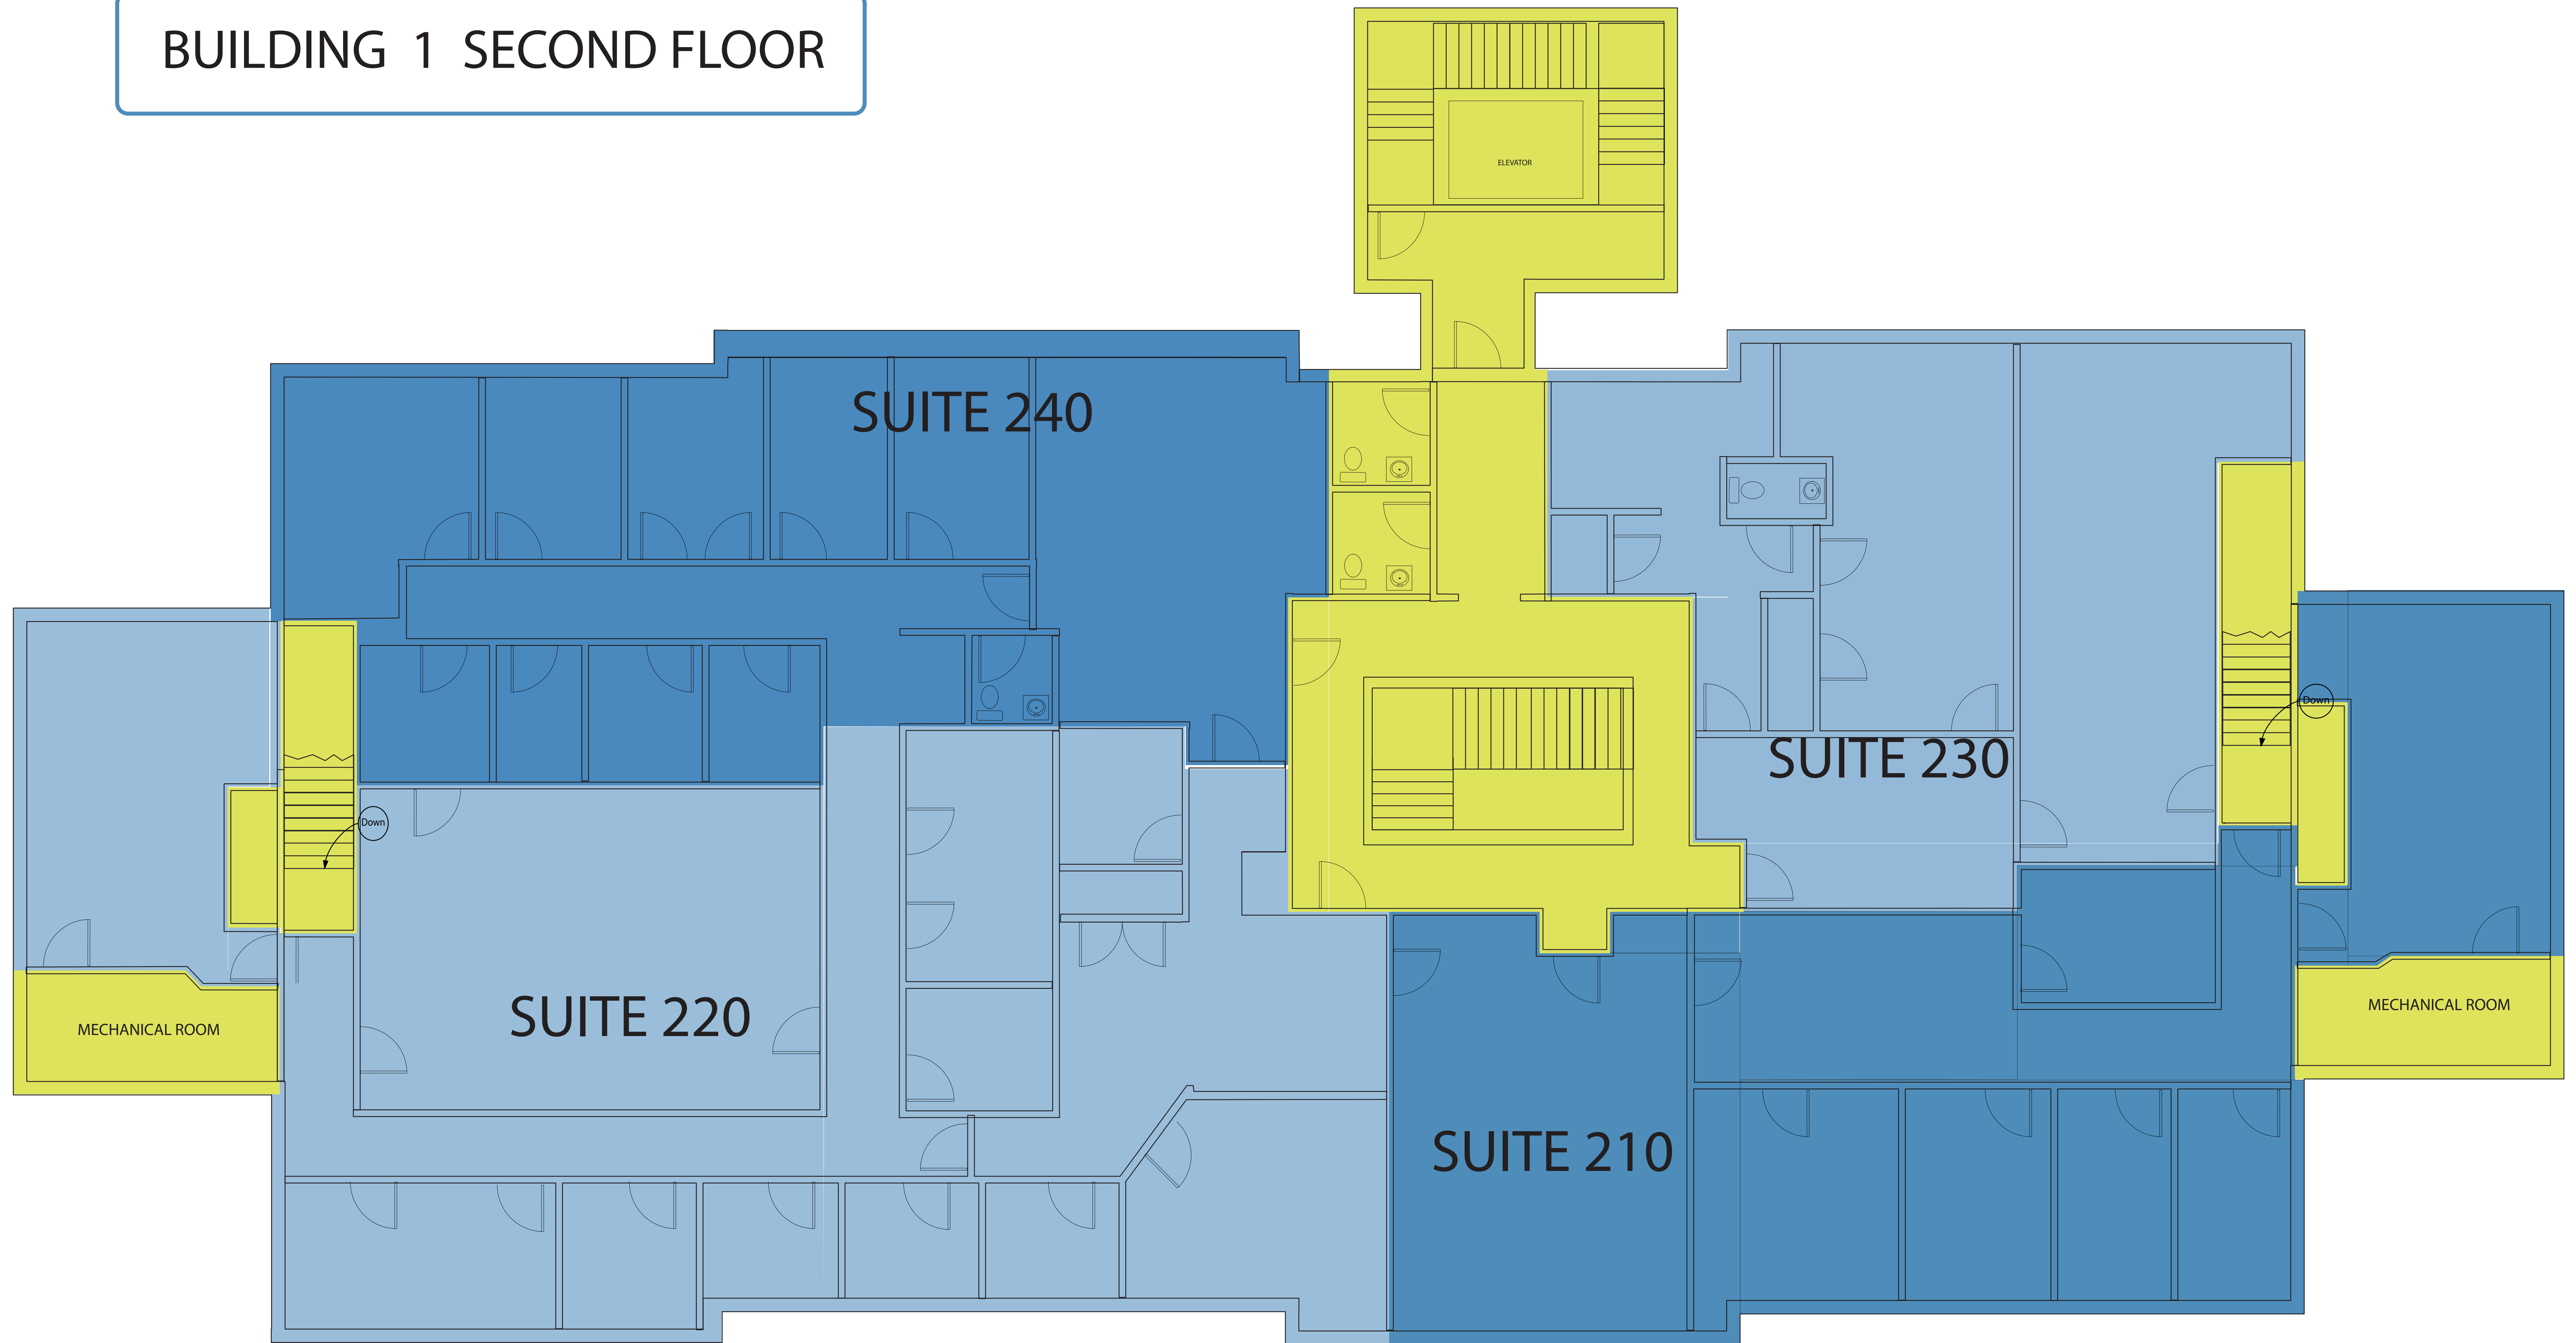

BUILDING 1 SECOND FLOOR

Information regarding this property has been compiled from sources deemed to be reliable, but no warranty or representation is made as to the accuracy thereof and it is submitted subject to errors, omissions, withdrawal from the market, change of price of prior sale without notice. This schematic is for marketing purposes only and is not to scale.

SQUARE FOOTAGE
SQ FT= 17967

FIRST FLOOR=8978
SECOND FLOOR=8989

Lawrence Office Park
168 Franklin Cr. Rd.
Lawrenceville, NJ 08648

Land and Property Management
195 Nassau Street
Princeton, NJ 08542
Tel: 609-921-7655
Fax: 609-921-9463