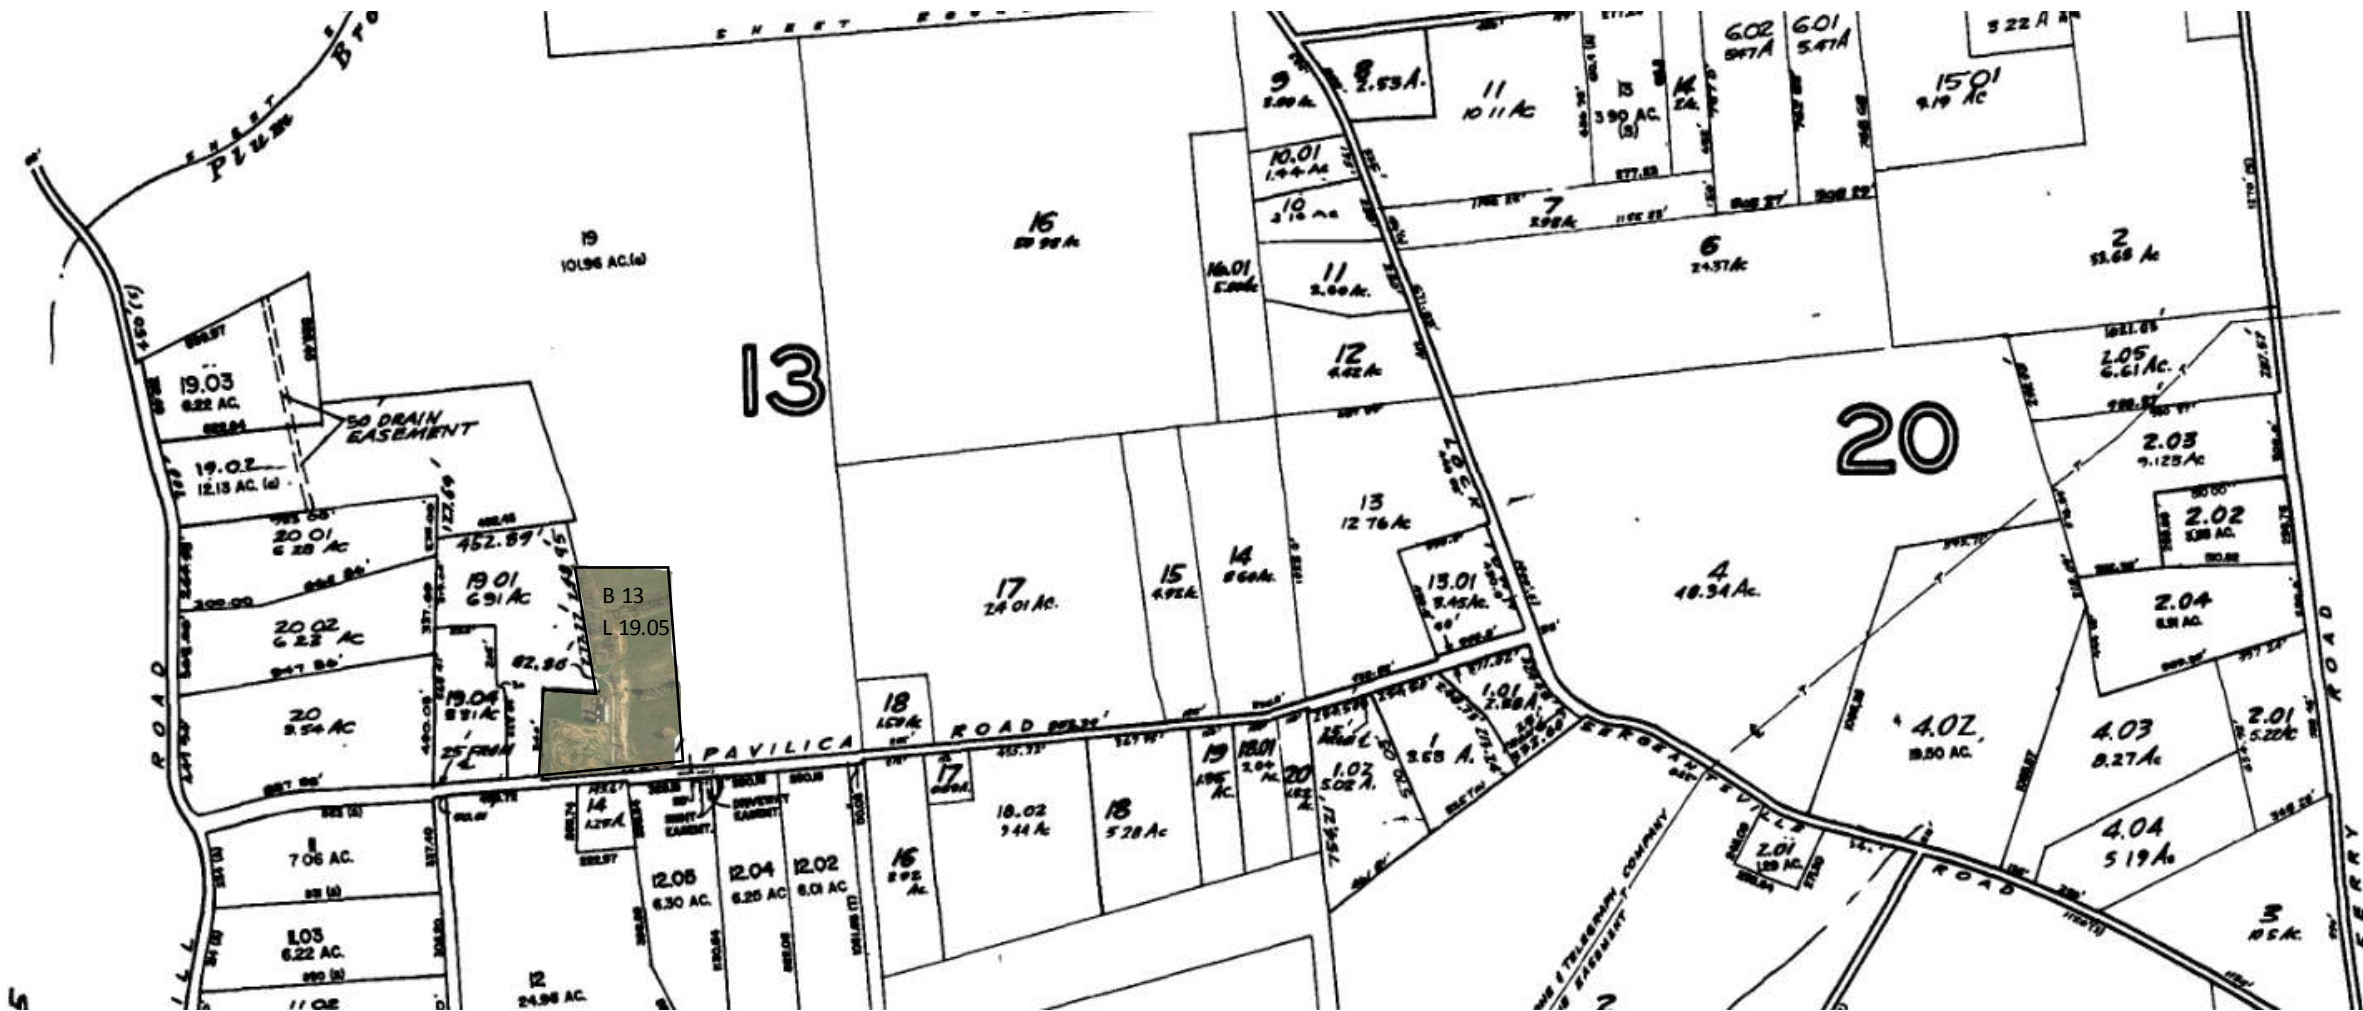

**Pavlica  
MAP #017**

Revised 1/11/2022

LOCATION AND DESCRIPTION	ZONING	ACRES	BLOCK & LOT	CURRENT INFORMATION	R.E TAXES	MISC. AVAILABLE
<b>DELAWARE TOWNSHIP</b> (Hunterdon County) Located on Pavlica Rd.  Sergentsville, 2 miles; Stockton, 3 miles; Flemington, 8 miles; Princeton, 20 miles; Phila, 40 miles; NYC, 60 miles.  95.96 acres sold to the NJCF on 4/12/2014	A-2 Agricult/Residen. 6 acres 250' width 400' depth 50' Front & Side 100' Rear	6.31  6.31	Total  B 13 L 19.05	Owner: Thompson Realty Co of Princeton	\$410.80	X_TITLE INSURANCE  X_PERIMETER SURVEY  _TOPO SURVEY  X_ARIEL PHOTO  X_SKETCH PLATS  X_SOIL & PERC. TESTS  _SUBDIVISION MAPS  X_SOIL SURVEY  X_WETLANDS INFO AND/OR REPORT

**Thompson Management LLC**

SEE SHEET 7

Information regarding this property has been compiled from sources deemed to be reliable, but no warranty or representation is made as to the accuracy thereof and it is submitted subject to errors, omissions, withdrawal, and changes. This map is for marketing purposes only and is not to scale.